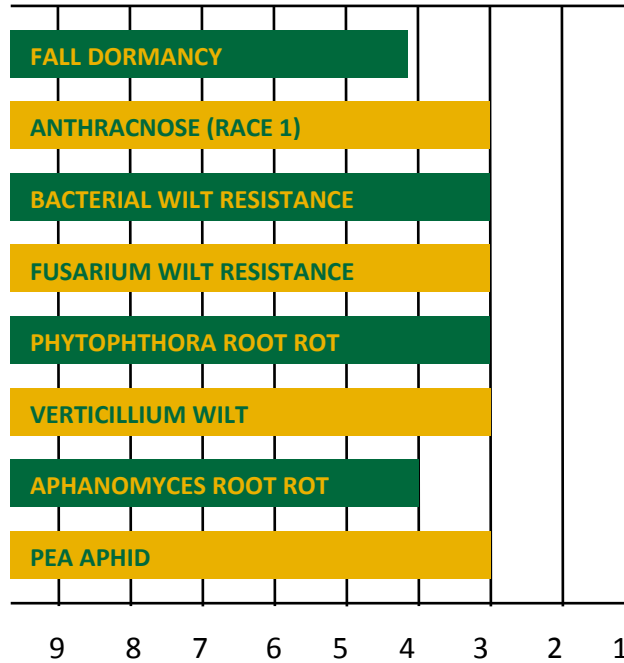

788 Brand

- ❖ This product features rapid recovery after harvest and is very adaptable for shorter rotations
- ❖ Extremely strong disease package against major diseases and good winter hardiness
- ❖ It is one of the best values in alfalfa choices today

TIPS:

RATINGS: 1 = EXCELLENT 9 = POOR

ALL INFORMATION IS BASED ON COMPARISONS TO LEWIS HYBRIDS AND FOR THE SOLE USE OF MAKING COMPARISONS. PERFORMANCE OF LEWIS BRAND SEED MAY BE ADVERSELY AFFECTED BY ENVIRONMENTAL, MANAGEMENT, AND OTHER FACTORS BEYOND OUR CONTROL. NO WARRANTIES, EITHER EXPRESSED OR IMPLIED AS TO THE PERFORMANCE, ARE INTENDED.