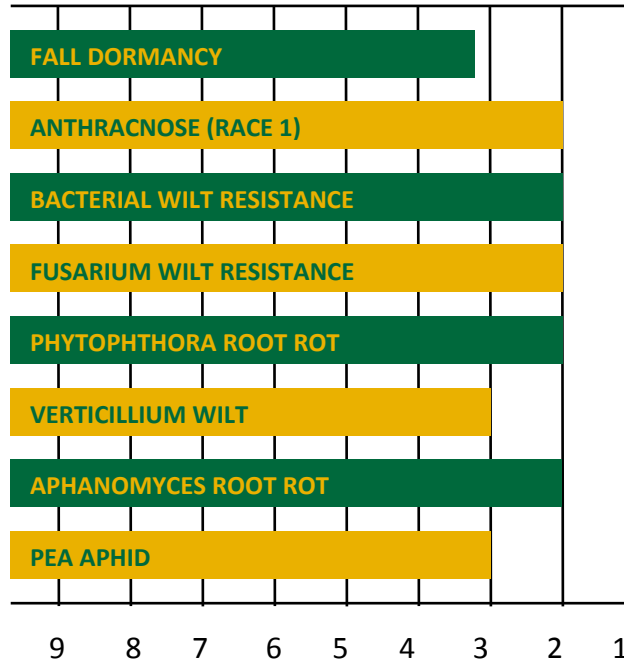

NEW! 710 Brand

- ❖ Shield your investment; this product featuring built-in leafhopper protection
- ❖ Extremely high yield potential and superior forage quality
- ❖ Features high disease index rating

TIPS:

RATINGS: 1 = EXCELLENT 9 = POOR

ALL INFORMATION IS BASED ON COMPARISONS TO LEWIS HYBRIDS AND FOR THE SOLE USE OF MAKING COMPARISONS. PERFORMANCE OF LEWIS BRAND SEED MAY BE ADVERSELY AFFECTED BY ENVIRONMENTAL, MANAGEMENT, AND OTHER FACTORS BEYOND OUR CONTROL. NO WARRANTIES, EITHER EXPRESSED OR IMPLIED AS TO THE PERFORMANCE, ARE INTENDED.