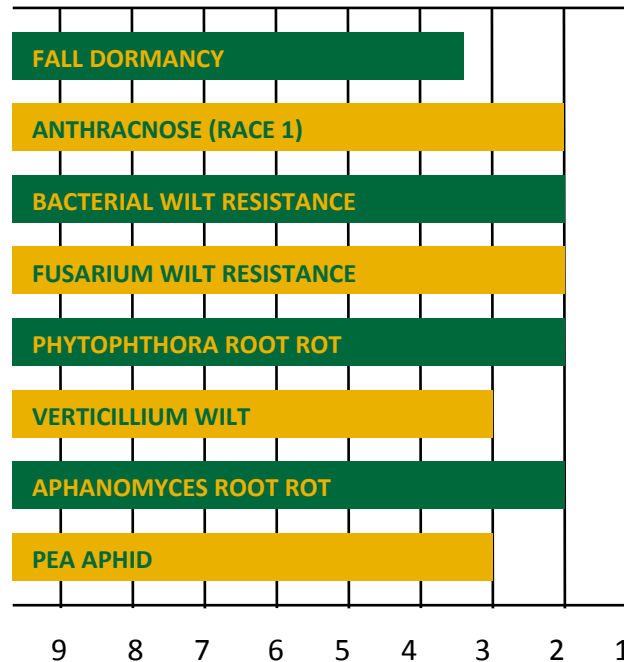

705 Brand

- ❖ The branched root trait of this product offers superior performance in poorly drained soils
- ❖ Highly persistent and able to withstand high traffic
- ❖ It has a high leaf-to-stem ratio for very high quality forage and the ability to produce under moisture stress

TIPS:

RATINGS: 1 = EXCELLENT 9 = POOR

ALL INFORMATION IS BASED ON COMPARISONS TO LEWIS HYBRIDS AND FOR THE SOLE USE OF MAKING COMPARISONS. PERFORMANCE OF LEWIS BRAND SEED MAY BE ADVERSELY AFFECTED BY ENVIRONMENTAL, MANAGEMENT, AND OTHER FACTORS BEYOND OUR CONTROL. NO WARRANTIES, EITHER EXPRESSED OR IMPLIED AS TO THE PERFORMANCE, ARE INTENDED.