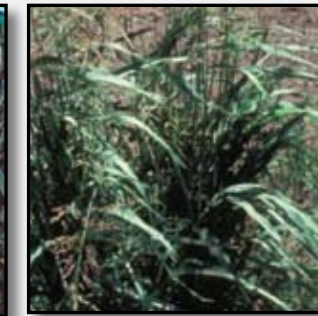

Johnsongrass